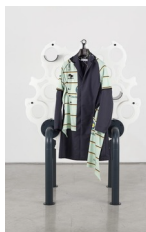

## Exhibition Checklist

*Bone Scorpion Rising (with T.P., Burr Snap)*, 2019  
Steel, polyethylene, brass fishing weights,  
Norwegian lead weights, wood, rubber, cotton,  
and wire  
64 x 47 x 34 inches  
(162.5 x 119.5 x 86.5 cm)

*Beaded Metal Sky*, 2019  
Wood, nylon, velcro, beads, brass fishing  
weights, steel, and Norwegian lead weights  
81 x 60 x 3 inches  
(206 x 152.5 x 8 cm)

*Bone Scorpion Rising (with Perkins, Burr Snap)*, 2019  
Steel, polyethylene, brass fishing weights,  
Norwegian lead weights, wood, rubber, cotton,  
and wire  
64 x 47 x 34 inches  
(162.5 x 119.5 x 86.5 cm)

*Braided Golden Sands*, 2019  
Wood, nylon, beads, brass fishing weights,  
Norwegian lead weights, and belt  
72 x 38 x 3 inches  
(183 x 96.5 x 8 cm)

*Bone Scorpion Rising (with Travis, Burr Snap)*, 2019  
Steel, polyethylene, brass fishing weights,  
Norwegian lead weights, wood, rubber, cotton,  
and wire  
64 x 47 x 34 inches  
(162.5 x 119.5 x 86.5 cm)