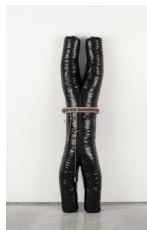

*Beaded Metal Sky*, 2019  
Wood, nylon, velcro, beads, brass fishing  
weights, steel, and Norwegian lead weights  
81 x 60 x 3 inches  
(206 x 152.5 x 8 cm)

*Bone Scorpion Rising (with Perkins, Burr Snap)*, 2019  
Steel, polyethylene, brass fishing weights,  
Norwegian lead weights, wood, rubber, cotton,  
and wire  
64 x 47 x 34 inches  
(162.5 x 119.5 x 86.5 cm)

*Braided Golden Sands*, 2019  
Wood, nylon, beads, brass fishing weights,  
Norwegian lead weights, and belt  
72 x 38 x 3 inches  
(183 x 96.5 x 8 cm)

*Bone Scorpion Rising (with Travis, Burr Snap)*, 2019  
Steel, polyethylene, brass fishing weights,  
Norwegian lead weights, wood, rubber, cotton,  
and wire  
64 x 47 x 34 inches  
(162.5 x 119.5 x 86.5 cm)