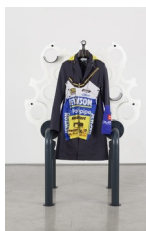

Bone Scorpion Rising (with Travis, Burr Snap), 2019
Steel, polyethylene, brass fishing weights,
Norwegian lead weights, wood, rubber, cotton,
and wire
64 x 47 x 34 inches
(162.5 x 119.5 x 86.5 cm)

Bone Scorpion Rising (with Jewson, Burr Snap), 2019
Steel, polyethylene, brass fishing weights,
Norwegian lead weights, wood, rubber, cotton,
and wire
64 x 47 x 34 inches
(162.5 x 119.5 x 86.5 cm)