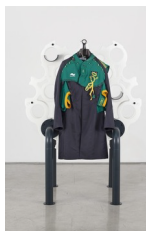

## Exhibition Checklist

*Bone Scorpion Rising (with T.P., Burr Snap)*, 2019  
Steel, polyethylene, brass fishing weights,  
Norwegian lead weights, wood, rubber, cotton,  
and wire  
64 x 47 x 34 inches  
(162.5 x 119.5 x 86.5 cm)

*Beaded Metal Sky*, 2019  
Wood, nylon, velcro, beads, brass fishing  
weights, steel, and Norwegian lead weights  
81 x 60 x 3 inches  
(206 x 152.5 x 8 cm)

*Bone Scorpion Rising (with Perkins, Burr Snap)*, 2019  
Steel, polyethylene, brass fishing weights,  
Norwegian lead weights, wood, rubber, cotton,  
and wire  
64 x 47 x 34 inches  
(162.5 x 119.5 x 86.5 cm)