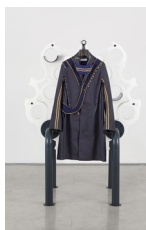

Bone Scorpion Rising (with Perkins, Burr Snap), 2019
Steel, polyethylene, brass fishing weights,
Norwegian lead weights, wood, rubber, cotton,
and wire
64 x 47 x 34 inches
(162.5 x 119.5 x 86.5 cm)

Bone Scorpion Rising (with Travis, Burr Snap), 2019
Steel, polyethylene, brass fishing weights,
Norwegian lead weights, wood, rubber, cotton,
and wire
64 x 47 x 34 inches
(162.5 x 119.5 x 86.5 cm)