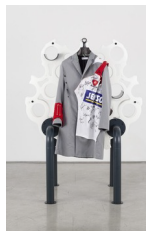

Bone Scorpion Rising (with Jewson, Burr Snap), 2019
Steel, polyethylene, brass fishing weights,
Norwegian lead weights, wood, rubber, cotton,
and wire
64 x 47 x 34 inches
(162.5 x 119.5 x 86.5 cm)

Bone Scorpion Rising (with Jewson, Burr Snap Twins), 2019
Steel, polyethylene, brass fishing weights,
Norwegian lead weights, wood, rubber,
cotton, and wire
64 x 47 x 34 inches
(162.5 x 119.5 x 86.5 cm)